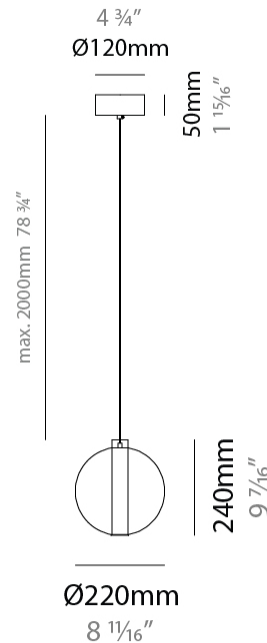

D141224-

base number	Color Temperature	Finish Options	Finish Options

1. To build a product code in our configurator select the specify button on the base model # product page
2. To build a manual product code on this datasheet choose from the options listed below in blue font and add the suffix to the base model #

GENERAL

Series: Oscura Max
Subseries: Oscura Max - Monopoint
Brand: Cangini & Tucci
Division: Design
Mounting Type: Suspension
Mounting Location: Ceiling
Subcategory: Pendant

PHYSICAL

Shape: Round
Diameter (mm): 220
Diameter (in): 8 11/16
Height (mm): 240
Height (in): 9 7/16
Max. Overall Height (mm): 2240
Max. Overall Height (in): 88 3/16
Light Distribution: Omnidirectional
Weight (kg): 0.855
Weight (lbs): 1.88
Fixture Finish: AMB / BLK / BRZ / GLD / GRN / PNK / RGD / RUB / SKB / SMK / STE / TOB / TRA
Holder Finish: CHR / WHI / BLK / BCR
Fixture Material: Glass / Metal
Cable Details: 2,000mm Transparent cable

ELECTRICAL

Lamp Type: LED (Zhaga Standard)
Input Wattage (W): 7.8
Total Output Wattage (W): 6
Dimming: Non-Dimmable
Driver Included: Yes
Driver Location: Integrated
Input Voltage (V): 120 - 277
Constant Current (MA): 500mA
Upon Request: Non-Dimming / Phase Dimming (120Vac only) / 0-10V Dimming

LED

Color Temperature (°K): 2700 / 3000
Max. Delivered Lumen (lm): 866
CRI: >90 CRI

OPTICAL

RATINGS AND CERTIFICATIONS

Certified By: Certified for North American Standards
IP rating: IP20